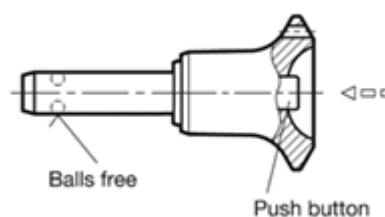

Article number: 201139815

Description: E+G stainless steel-ball lock pin
GN 113.9-8-15

Measures

Application example

d1	= 8
d2	= 9.5
d3	= 27
d4	= 13.2
l1	= 15
l2	= 8.2
l3	= 26.8
Resilience (N)	= 38

Weight in (g) = 45