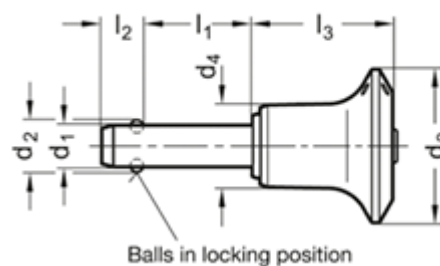

Article number: 201139815

Description: E+G stainless steel-ball lock pin
GN 113.9-8-15

Measures

Application example

d1	= 8
d2	= 9.5
d3	= 27
d4	= 13.2
l1	= 15
l2	= 8.2
l3	= 26.8
Resilience (N)	= 38

Weight in (g) = 45